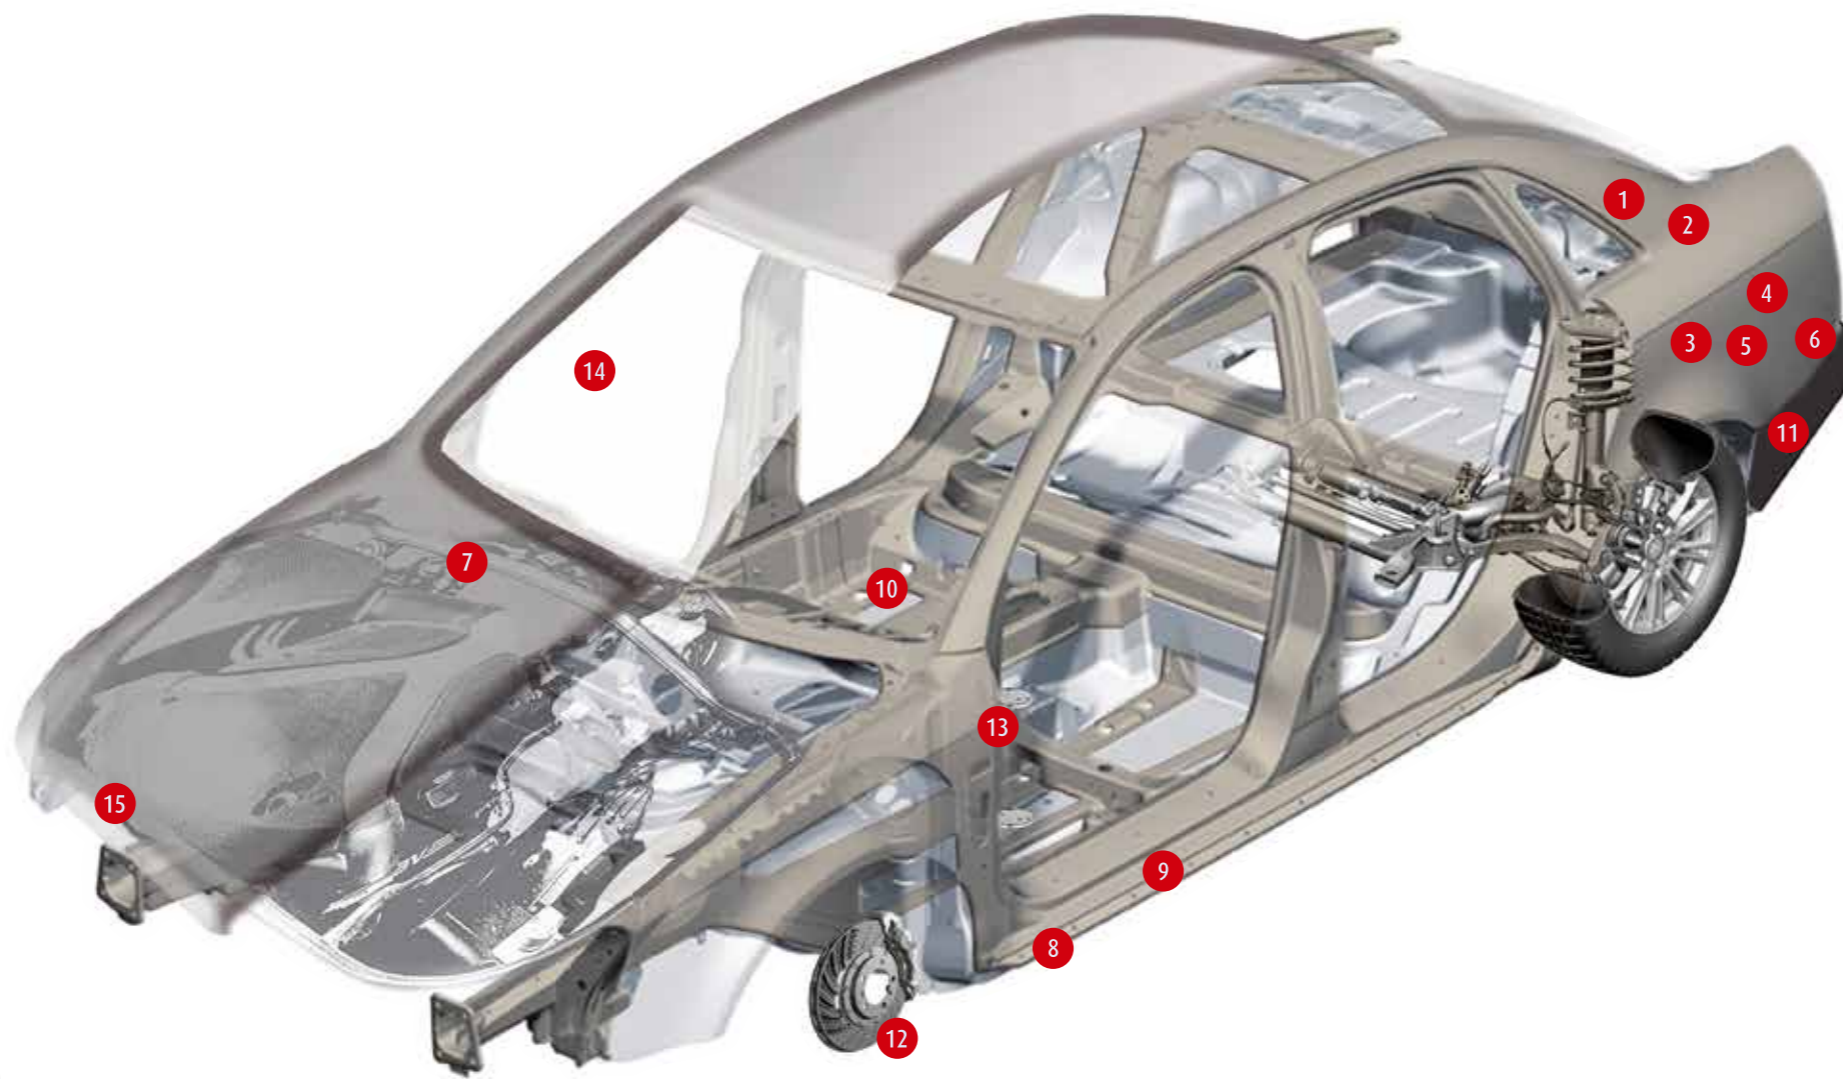

DINITROL PRODUCTS

BODY REPAIR

CAR AFTERMARKET

DINITROL PRODUCTS

BODY REPAIR

1 Putty
 DINITROL 6010 yellowish
 DINITROL 6050 Plus yellow
 DINITROL 6085 white
 DINITROL 6070 dark grey

2 Control Spray
 DINITROL 6900 black